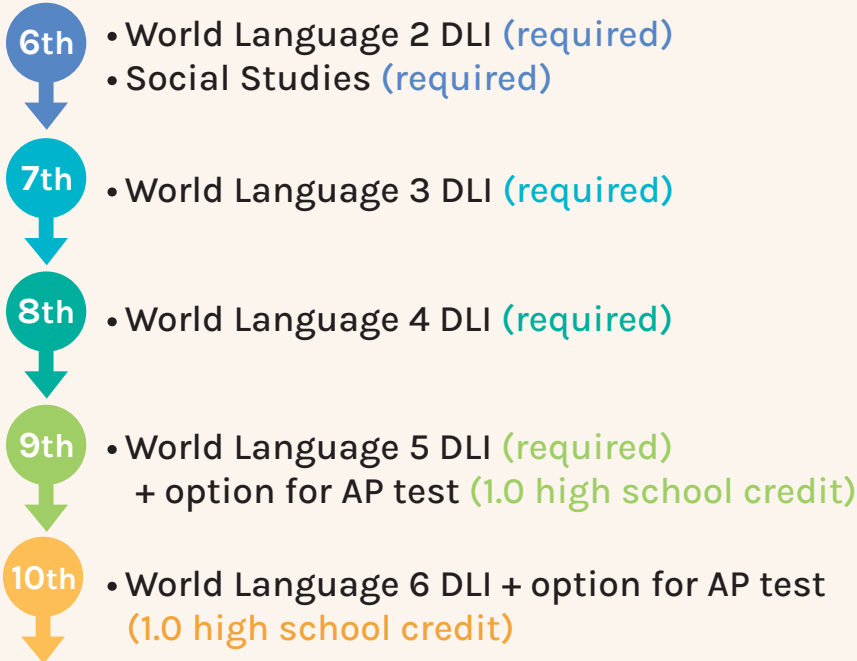

# Utah DLI Secondary Pathway

## If AP test in 9th

## If AP test in 10th

## If AP test in 11th

- K-12 courses: HS graduates of the DLI/Bridge Program leave high school “Career and College Ready” in 2 languages.
- K-16 courses: All Bridge Program course are accepted toward a minor/major language degree pathway at Utah’s 4-year universities + option for Bachelor’s Degree in a career of the student’s choice.